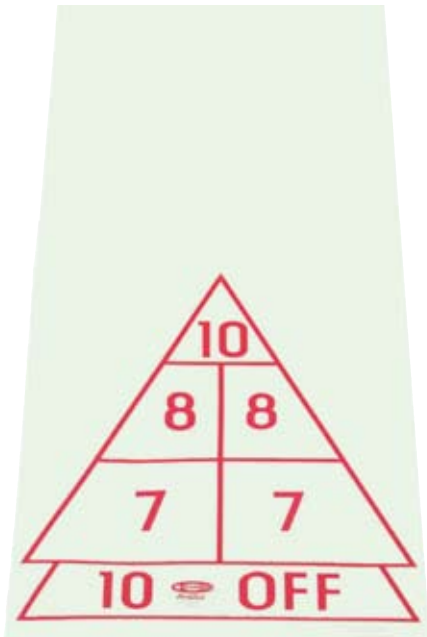

### DOM Institutional Shuffleboard Set

Includes four 67" cues, 8 discs (4 yellow, 4 black) and rules. Shafts are blue fiberglass wrapped with smooth polyester for adding strength and resiliency. One-piece molded head is fiberglass reinforced nylon with ball-shaped tips

## 15' Shuffleboard Court

**\$109<sup>00</sup>**  
LIST

SET